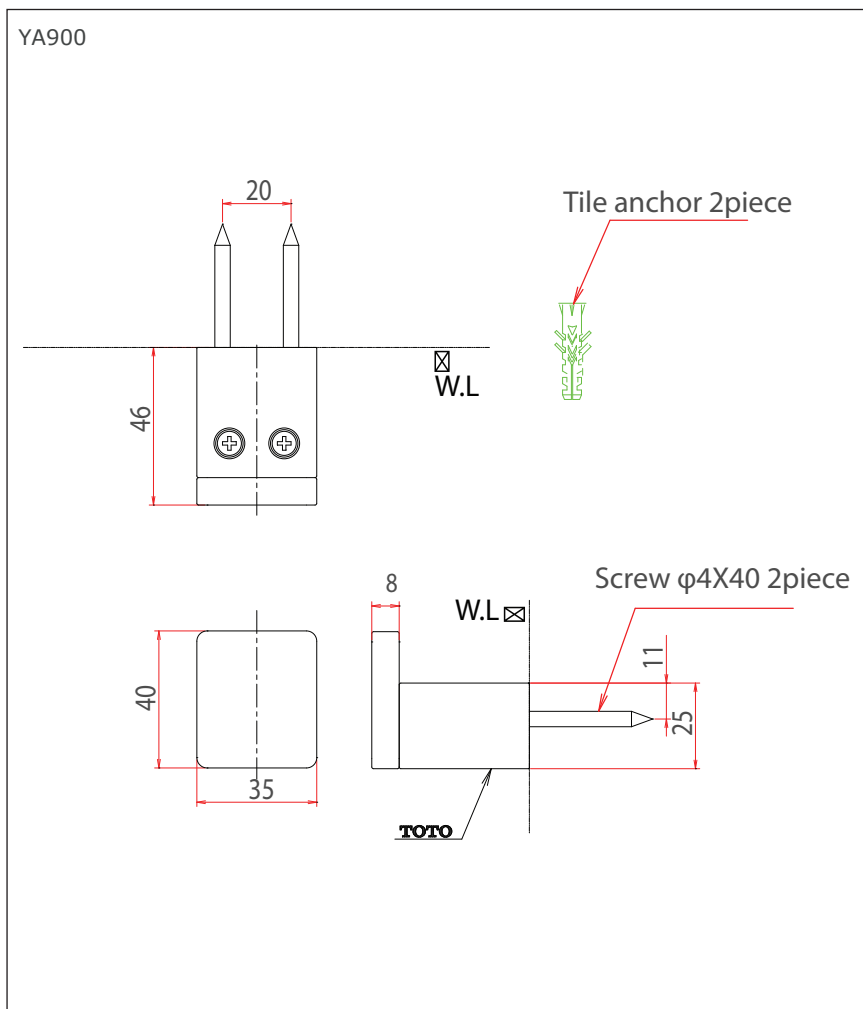

## Specifications

Dimension : 35W× 46D× 40H mm

## Parts Description

- **YA900**  
Robe Hook

Please consult a TOTO representative for details